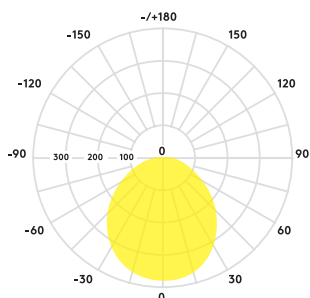

Zoe 900 lm

83lm/W

cd/klm ULOR: 0% DLOR:
100% LOR: 100%