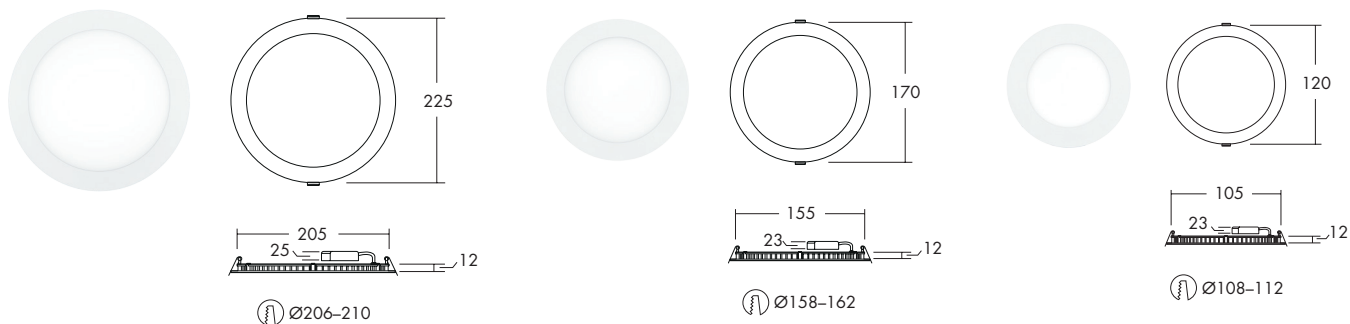

Ordering guide

Description	Wt (Kg)	SAP Code	Cat. No.
ZOE LED DL 110 600 840	0.25	96666088	ZO600Z4K
ZOE LED DL 160 900 840	0.4	96666089	ZO900Z4K
ZOE LED DL 210 1500 840	0.55	96666090	ZO1500Z4K
ZOE LED DL 110 600 830	0.25	96666092	ZO600Z3K
ZOE LED DL 160 900 830	0.4	96666093	ZO900Z3K
ZOE LED DL 210 1500 830	0.55	96666094	ZO1500Z3K

830–3000K, 840–4000K